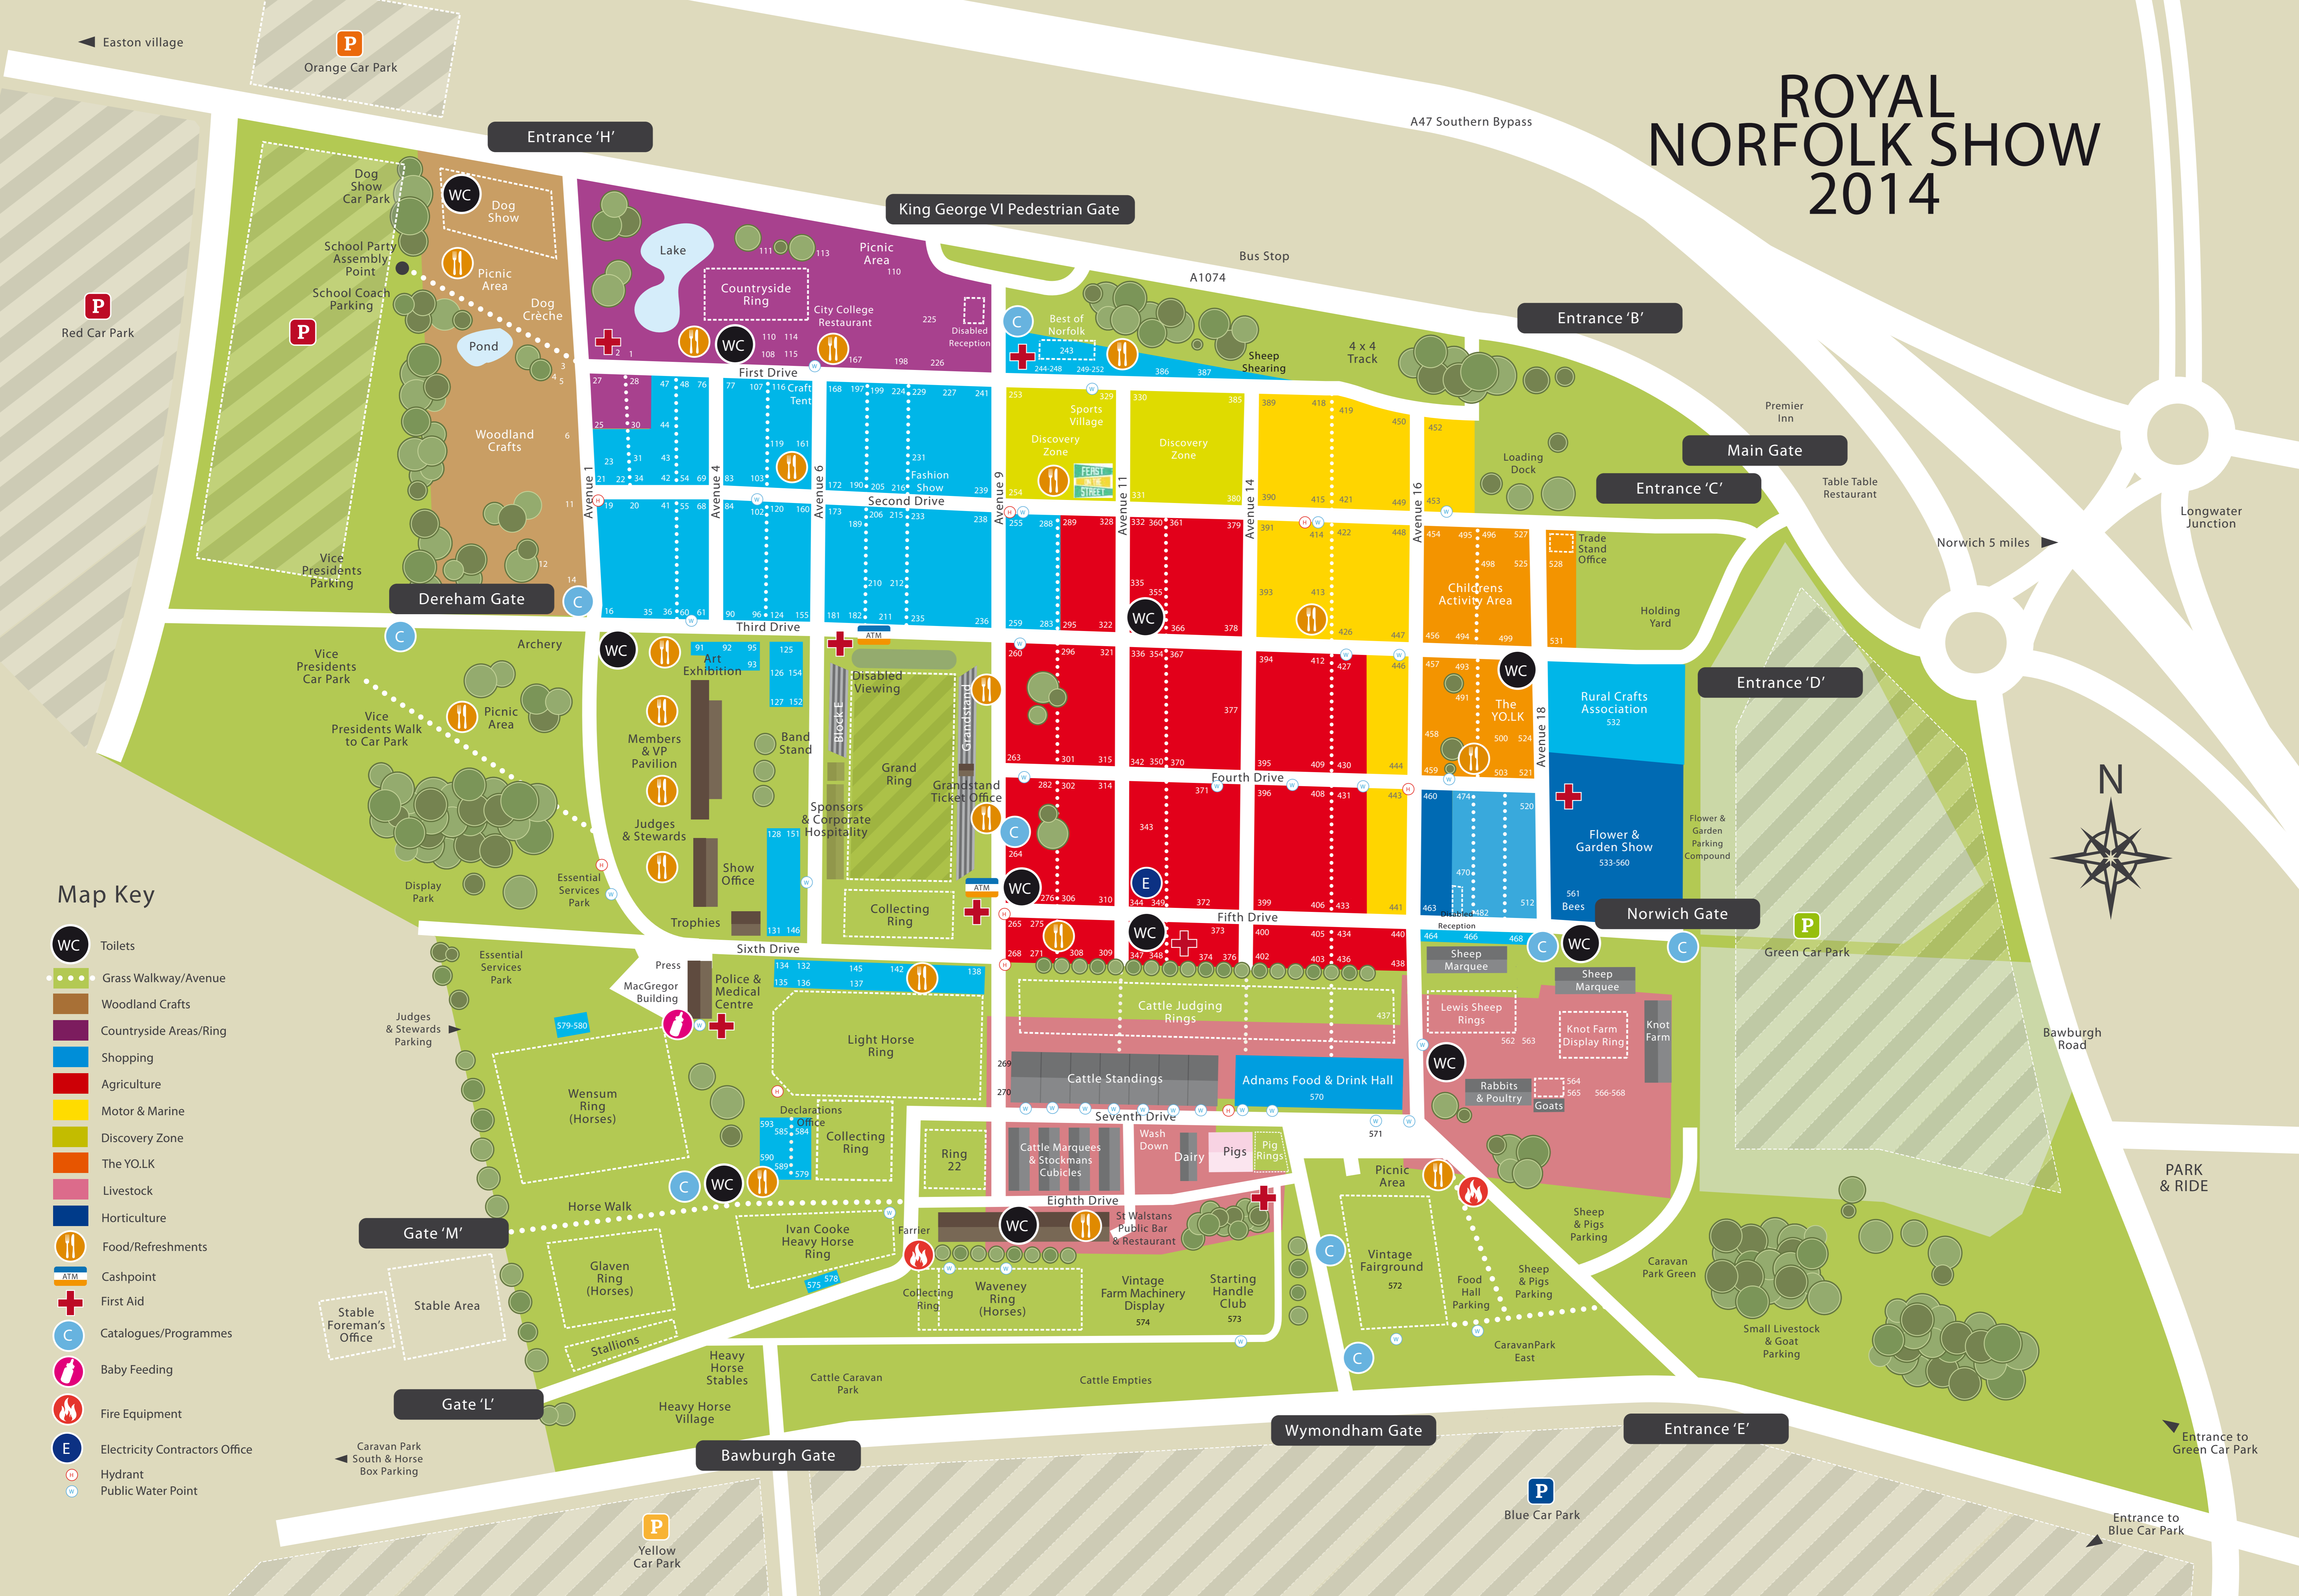

## Map Key

- Toilets
- Grass Walkway/Avenue
- Woodland Crafts
- Countryside Areas/Ring
- Shopping
- Agriculture
- Motor & Marine
- Discovery Zone
- The Y.O.L.K.
- Livestock
- Horticulture
- Food/Refreshments
- Cashpoint
- First Aid
- Catalogues/Programmes
- Baby Feeding
- Fire Equipment
- Electricity Contractors Office
- Hydrant
- Public Water Point

Easton village

Orange Car Park

Entrance 'H'

King George VI Pedestrian Gate

A47 Southern Bypass

Bus Stop

A1074

Entrance 'B'

Premier Inn

Main Gate

Table Table Restaurant

Entrance 'C'

Norwich 5 miles

Longwater Junction

Red Car Park

School Party Assembly Point

Vintage Farm Machinery Display

Vintage Fairground

Food Hall Parking

Sheep & Pigs Parking

Caravan Park East

Gate 'L'

Caravan Park South & Horse Box Parking

Bawburgh Gate